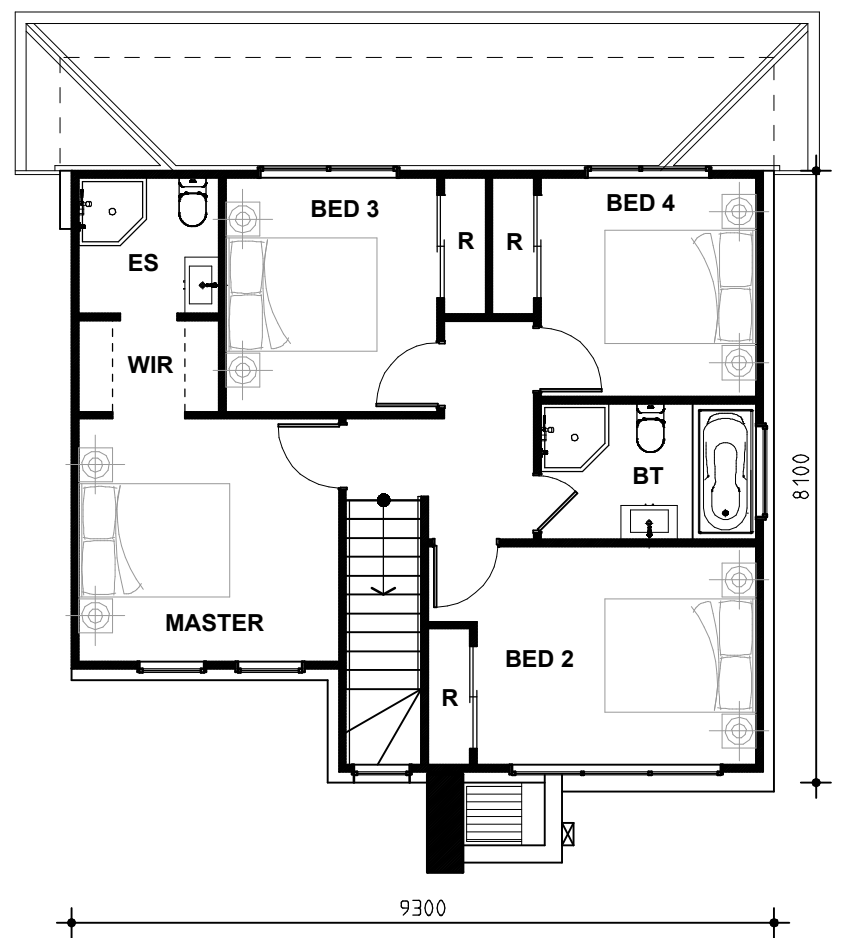

# AUSTRAL 18

suits  
12.5m  
block  
width

floor areas	(sqm)
ground	64.7
garage	32.6
porch	1.9
first	70.8
<b>total</b>	<b>170</b>

ground floor	(mm)
garage	5500x5500
media	2930x2800
family	4500x3530
meals	3100x3000
kitchen	2300x2700

first floor	(mm)
master	3450x3220
bed 2	3700x2890
bed 3	2800x3100
bed 4	2850x2900

## GROUND FLOOR PLAN

## FIRST FLOOR PLAN