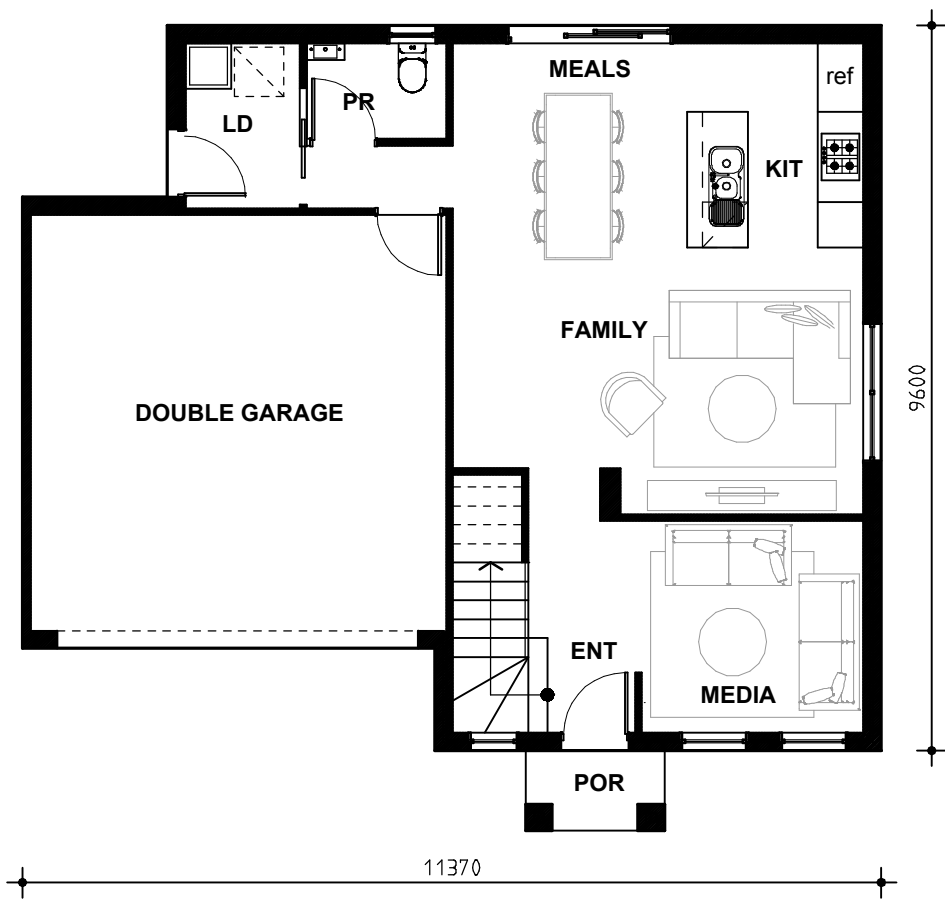

# AUSTRAL 18

suits  
12.5m  
block  
width

floor areas	(sqm)
ground	64.7
garage	32.6
porch	1.9
first	70.8
<b>total</b>	<b>170</b>

ground floor	(mm)
garage	5500x5500
media	2930x2800
family	4500x3530
meals	3100x3000
kitchen	2300x2700

first floor	(mm)
master	3450x3220
bed 2	3700x2890
bed 3	2800x3100
bed 4	2850x2900

## GROUND FLOOR PLAN

## FIRST FLOOR PLAN