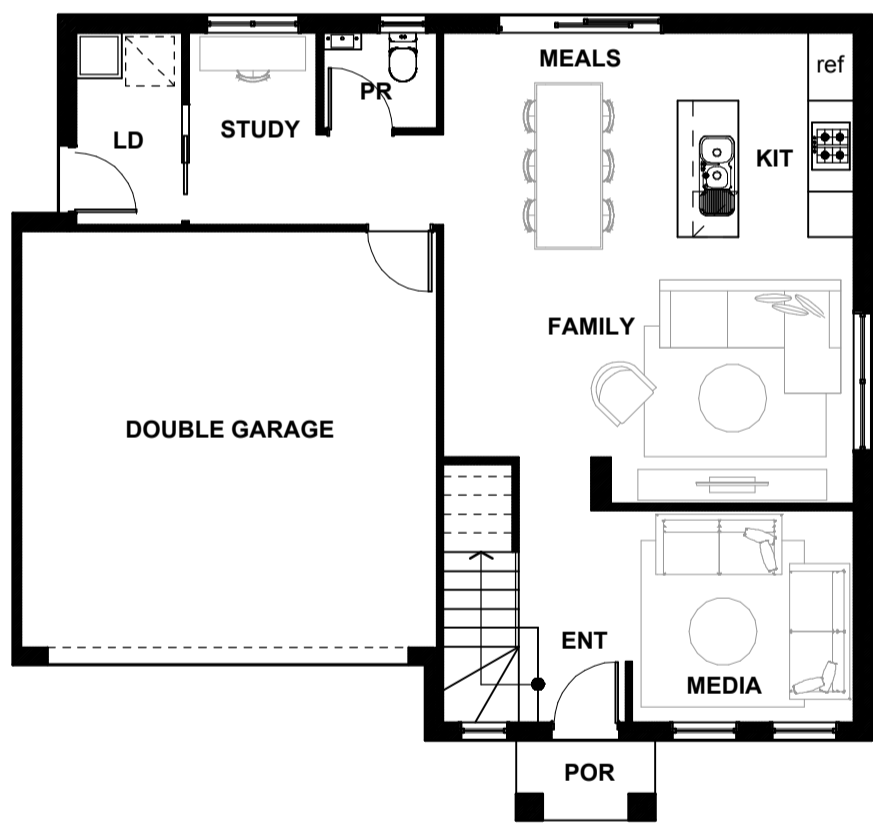

# AUSTRAL 20

suits  
13.3m  
block  
width

floor areas	(sqm)
ground	69.8
garage	32.2
porch	1.9
first	81.9
<b>total</b>	<b>185.8</b>

ground floor	(mm)
garage	5500x5500
media	2930x2800
family	4500x3530
meals	3100x3000
kitchen	2300x2700
study	1700x2540

first floor	(mm)
master	3100x3980
bed 2	3700x2890
bed 3	2880x2900
bed 4	2850x2900

**GROUND FLOOR PLAN**

**FIRST FLOOR PLAN**