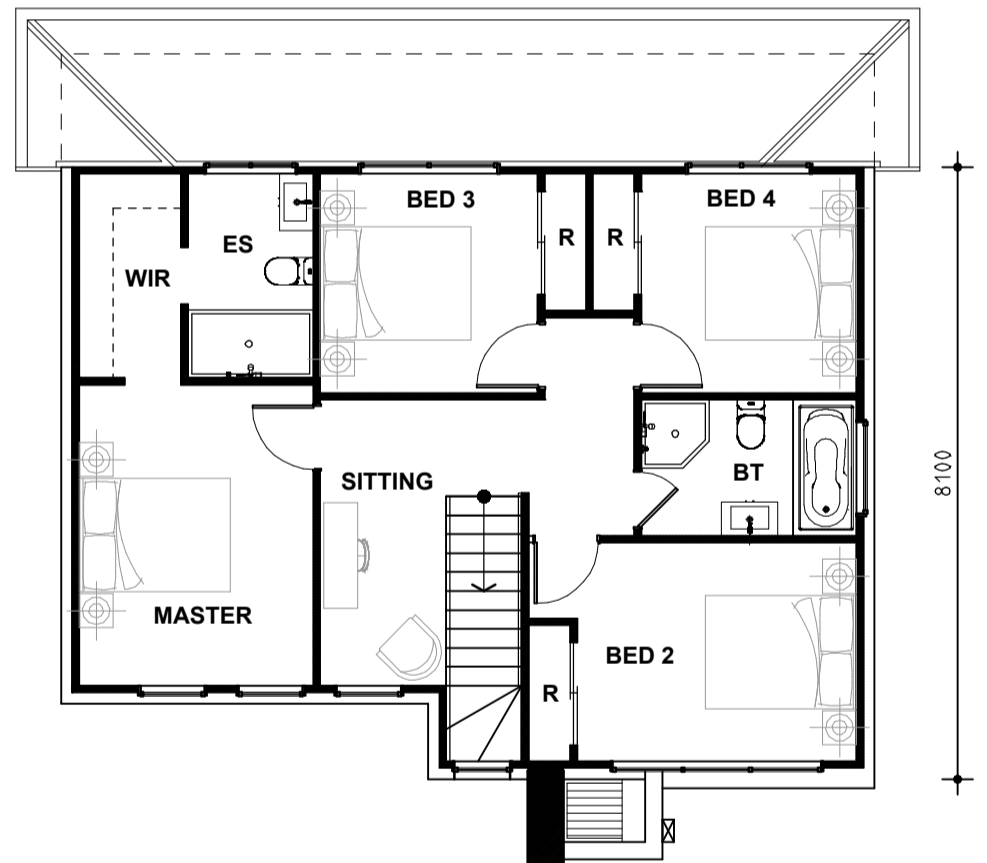

# AUSTRAL 20

suits  
13.3m  
block  
width

floor areas	(sqm)
ground	69.8
garage	32.2
porch	1.9
first	81.9
<b>total</b>	<b>185.8</b>

ground floor	(mm)
garage	5500x5500
media	2930x2800
family	4500x3530
meals	3100x3000
kitchen	2300x2700
study	1700x2540

first floor	(mm)
master	3100x3980
bed 2	3700x2890
bed 3	2880x2900
bed 4	2850x2900

**GROUND FLOOR PLAN**

**FIRST FLOOR PLAN**