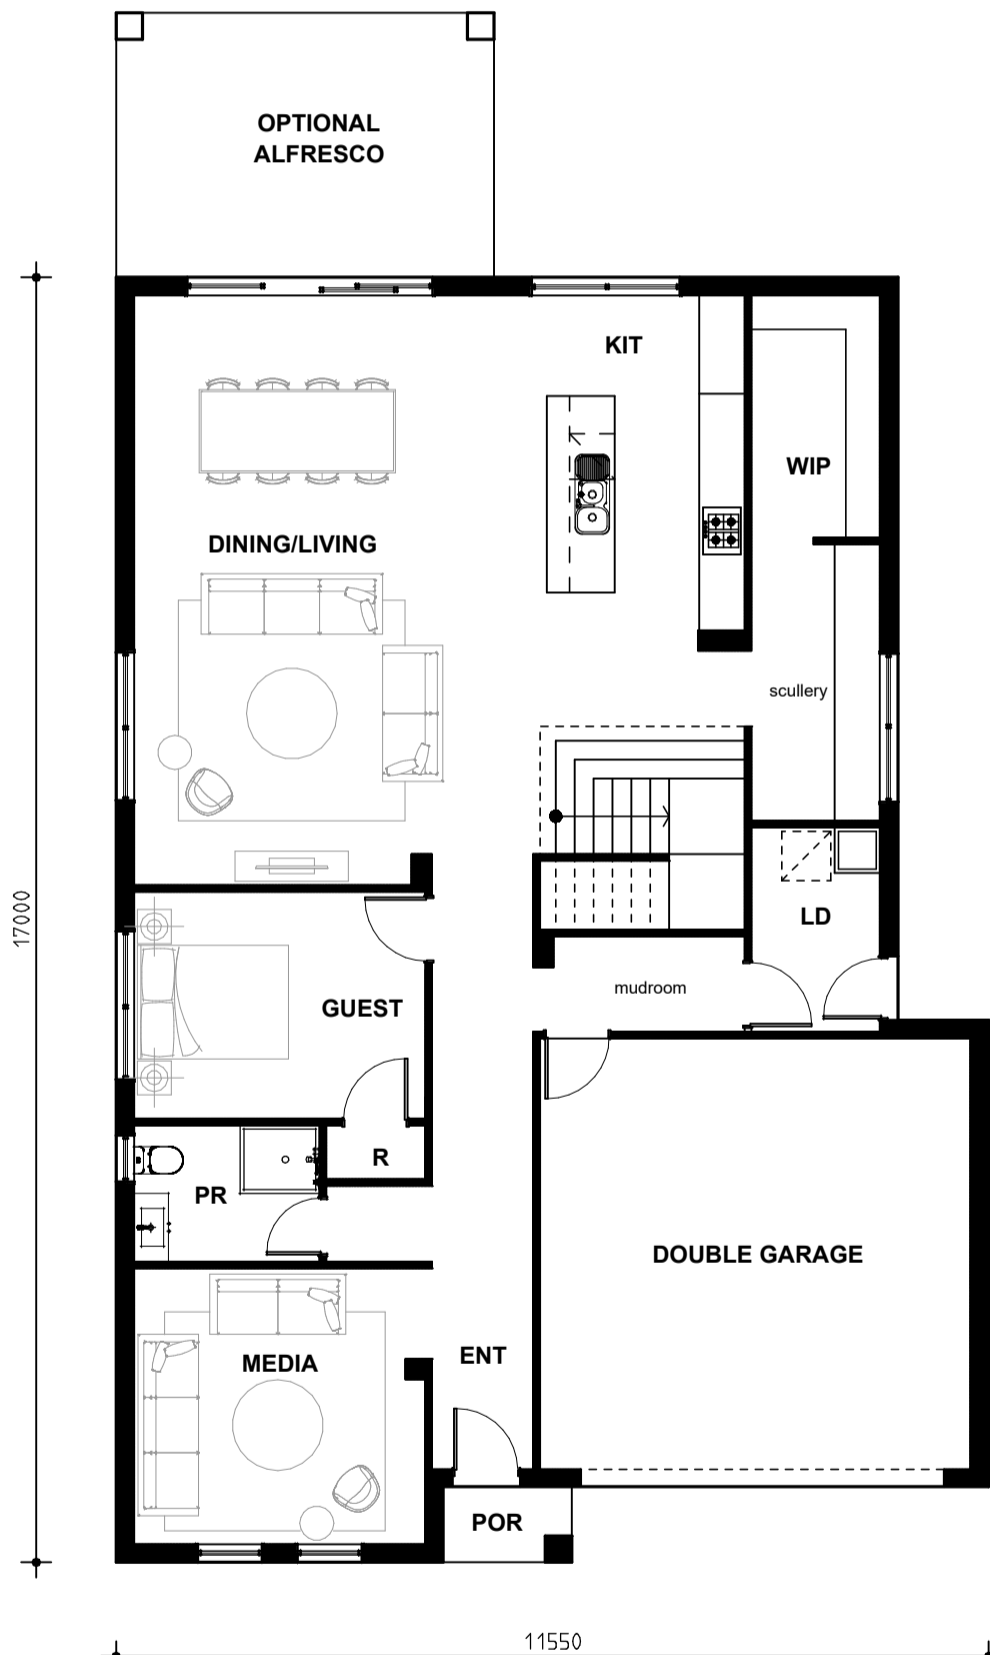

# MALIBU 38

**suits  
12.5m  
block  
width**

floor areas (sqm)

ground	141.8
garage	35.3
porch	1.7
first	162.4
optional alfresco	17.5

total 358.7

room sizes (mm)

garage	5500x5510
master	3760x4650
bed 2	4230x3300
bed 3	3250x4500
bed 4	3250x4500
sitting	5580x4250
study	1800x3800
guest	3800x3000
kitchen	2600x4430
living/dining	5460x7800
media	3850x3650
optional alfresco	5000x3500

**GROUND FLOOR PLAN**

**FIRST FLOOR PLAN**