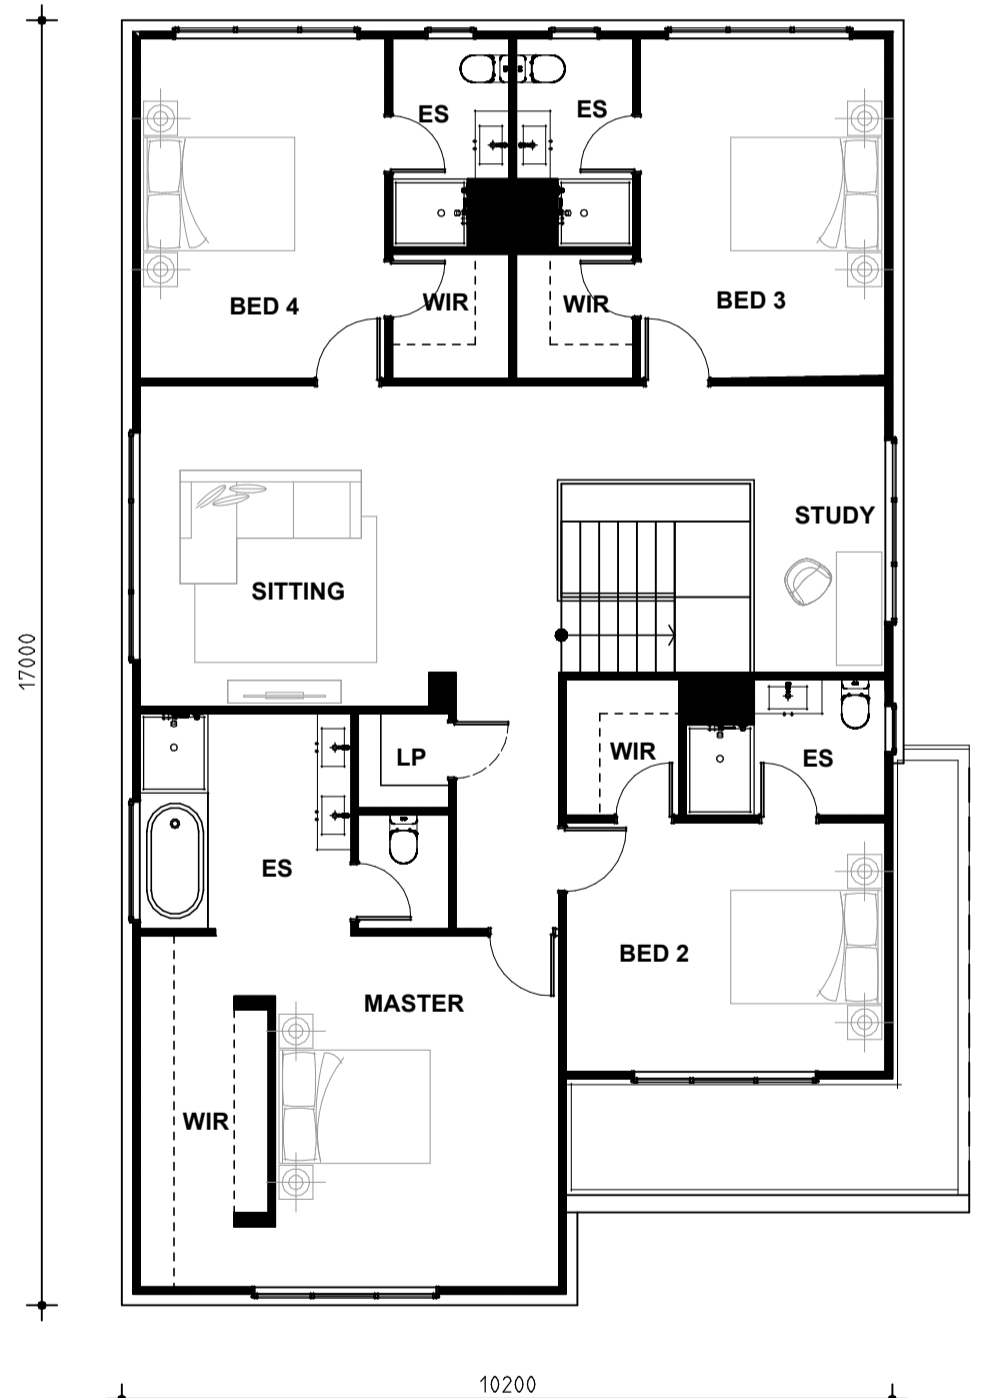

# MALIBU 38

**suits  
12.5m  
block  
width**

floor areas (sqm)

ground	141.8
garage	35.3
porch	1.7
first	162.4
optional alfresco	17.5

total 358.7

room sizes (mm)

garage	5500x5510
master	3760x4650
bed 2	4230x3300
bed 3	3250x4500
bed 4	3250x4500
sitting	5580x4250
study	1800x3800
guest	3800x3000
kitchen	2600x4430
living/dining	5460x7800
media	3850x3650
optional alfresco	5000x3500

**GROUND FLOOR PLAN**

**FIRST FLOOR PLAN**