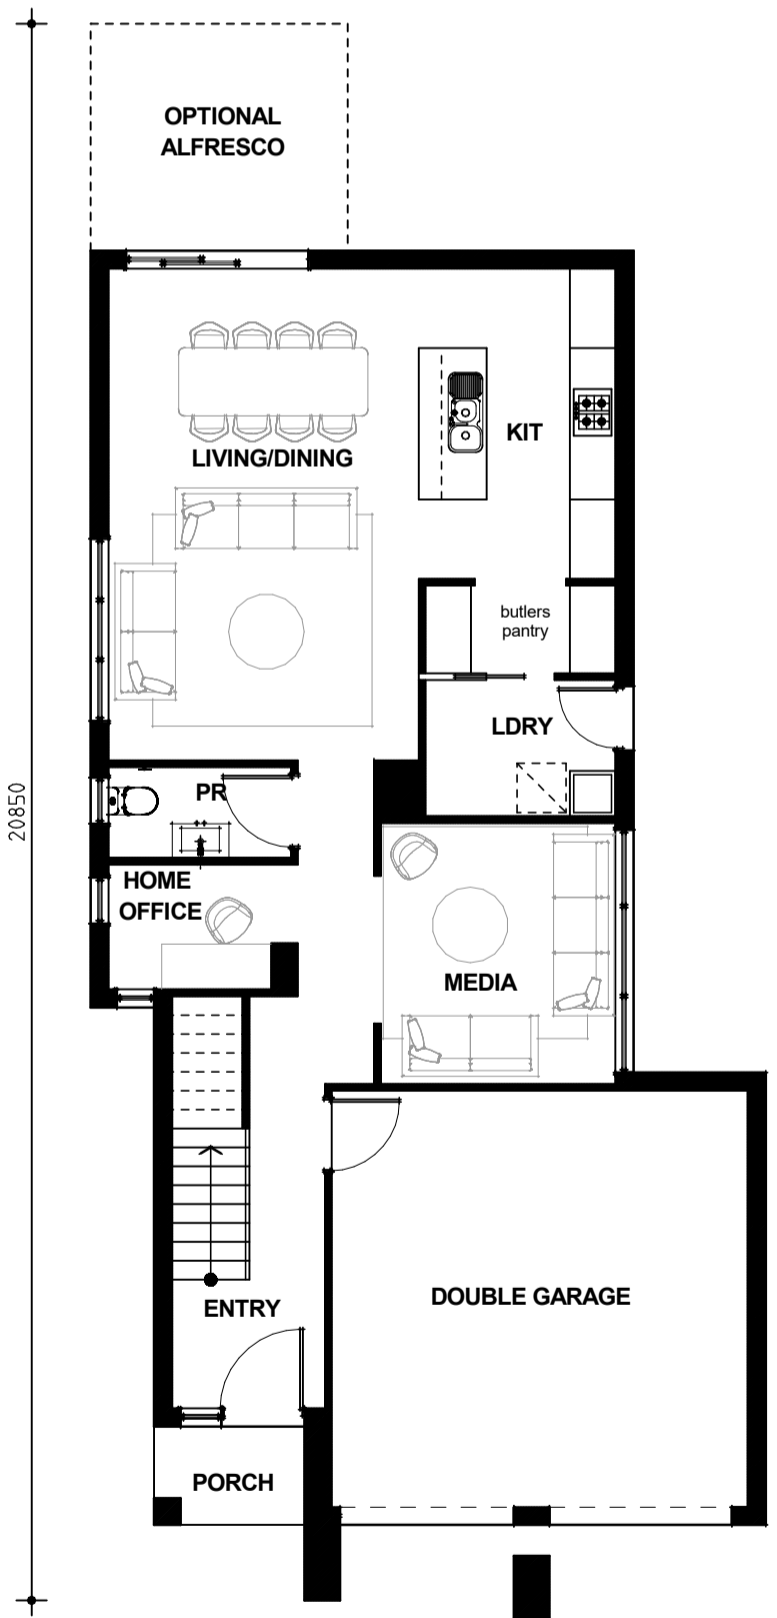

**BROLEN
HOMES**

SORRENTO 27

suits
10m
block
width

floor areas	(sqm)
ground	89.3
garage	33.8
porch	3
first	118.5
optional alfresco	10.2
total	254.8

room sizes	(mm)
garage	5500x5510
master	4270x4110
bed 2	3130x3460
bed 3	2950x3200
bed 4	3000x3200
rumpus	4040x3500
kitchen	2600x4100
living/dining	4100x6500
media	3100x3450
home office	2450x1650
optional alfresco	3400x3000

GROUND FLOOR PLAN

FIRST FLOOR PLAN