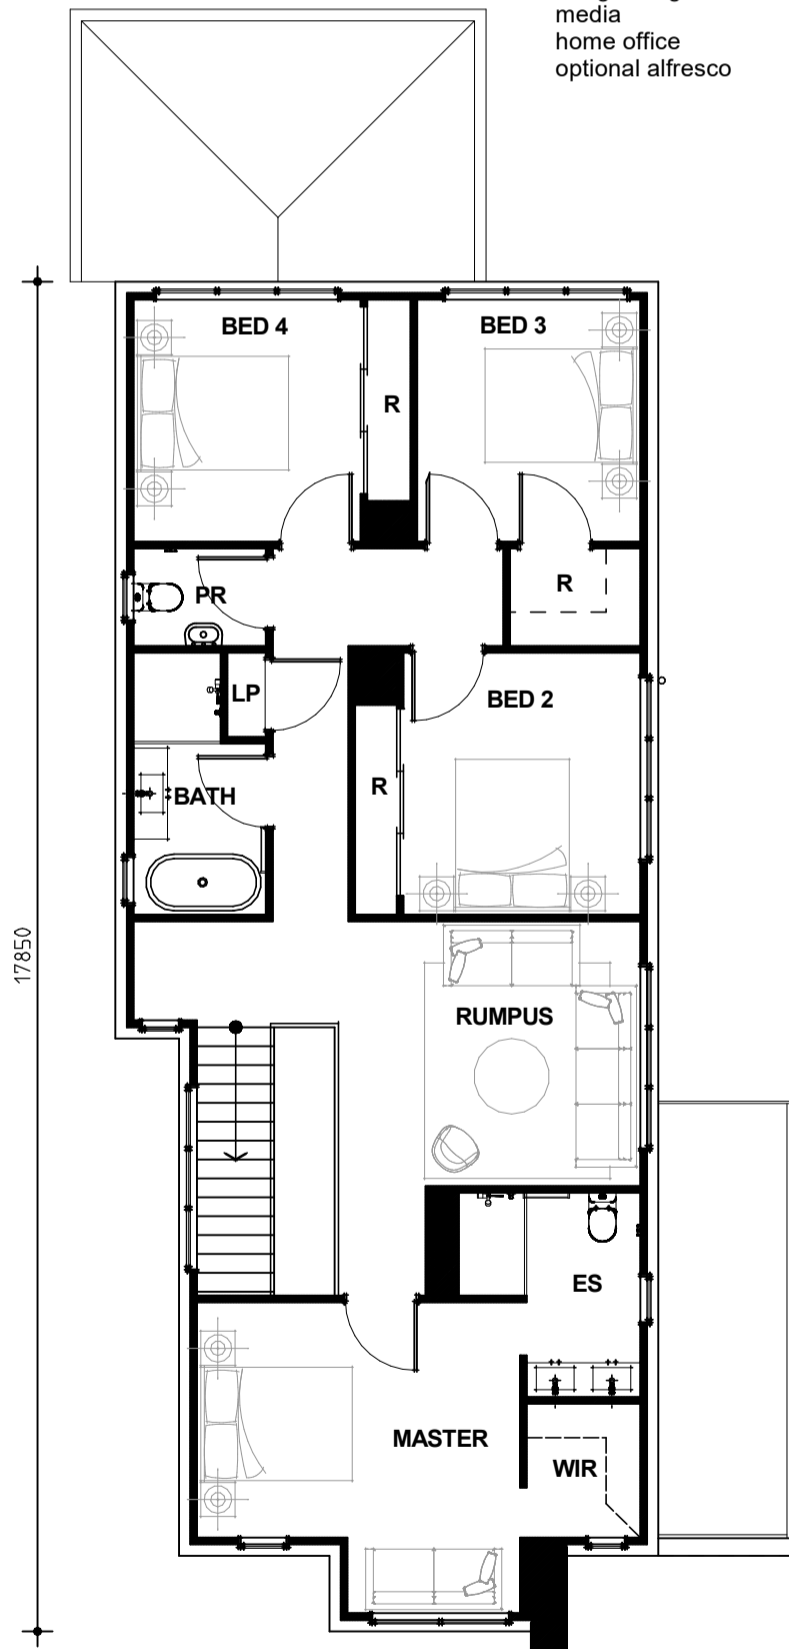

**BROLEN
HOMES**

SORRENTO 27

suits
10m
block
width

floor areas	(sqm)
ground	89.3
garage	33.8
porch	3
first	118.5
optional alfresco	10.2
total	254.8

room sizes	(mm)
garage	5500x5510
master	4270x4110
bed 2	3130x3460
bed 3	2950x3200
bed 4	3000x3200
rumpus	4040x3500
kitchen	2600x4100
living/dining	4100x6500
media	3100x3450
home office	2450x1650
optional alfresco	3400x3000

GROUND FLOOR PLAN

FIRST FLOOR PLAN