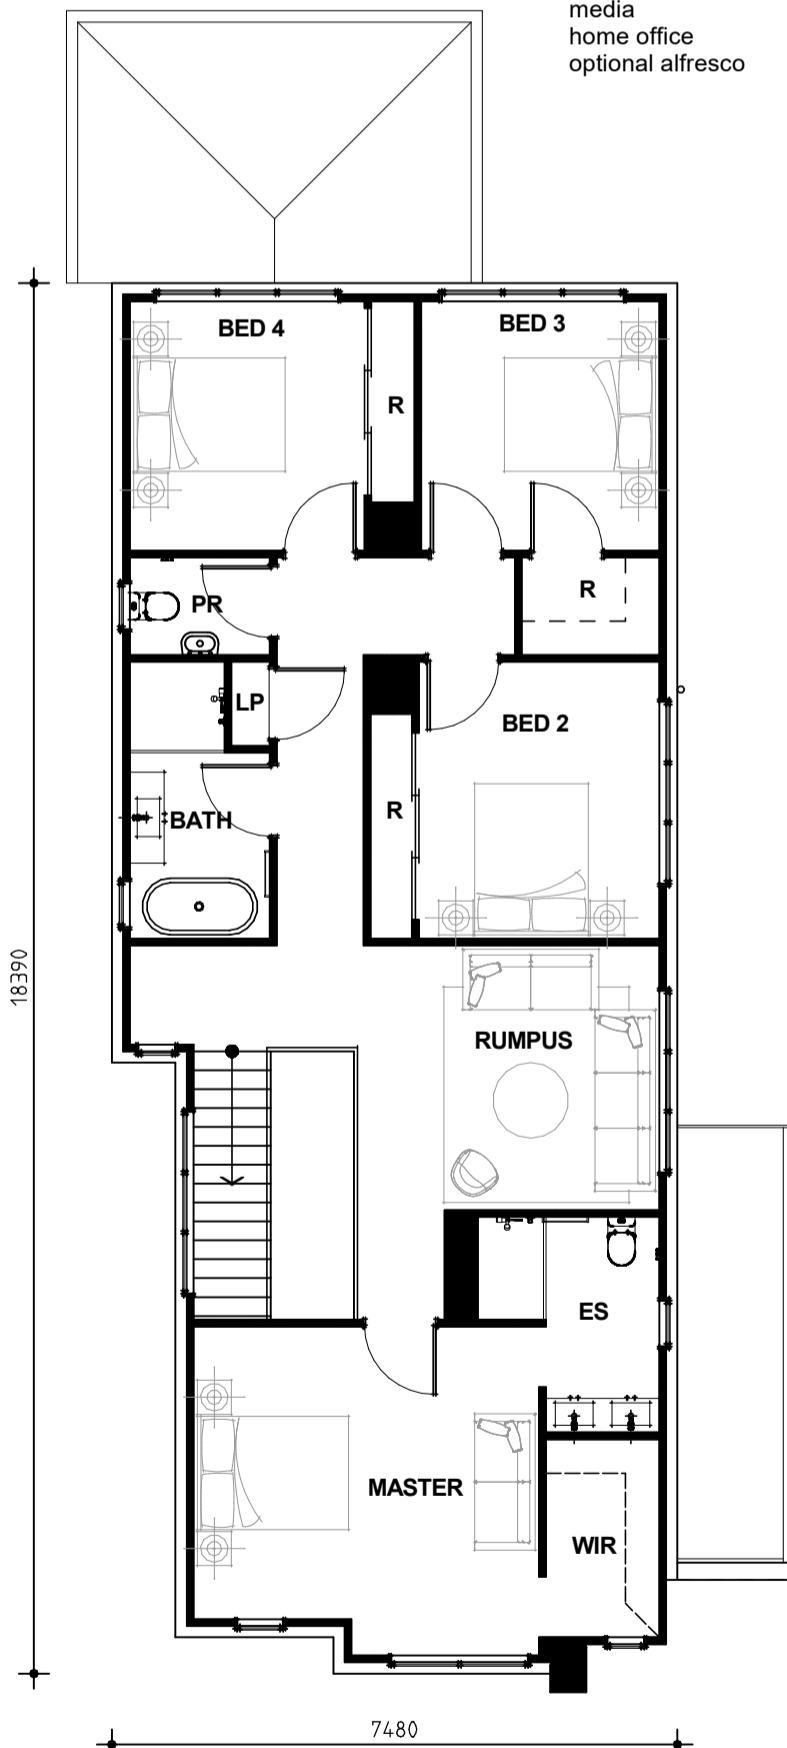

**BROLEN
HOMES**

SORRENTO 29

**suits
10m
block
width**

floor areas	(sqm)
ground	96.2
garage	33.7
porch	4.1
first	128.3
optional alfresco	10.2
total	272.5

room sizes	(mm)
garage	5500x5510
master	4570x4350
bed 2	3180x3660
bed 3	3150x3300
bed 4	3100x3300
rumpus	4040x3500
kitchen	2600x4100
living/dining	4800x6500
media	3100x3750
home office	2450x1700
optional alfresco	3500x3000

GROUND FLOOR PLAN

FIRST FLOOR PLAN