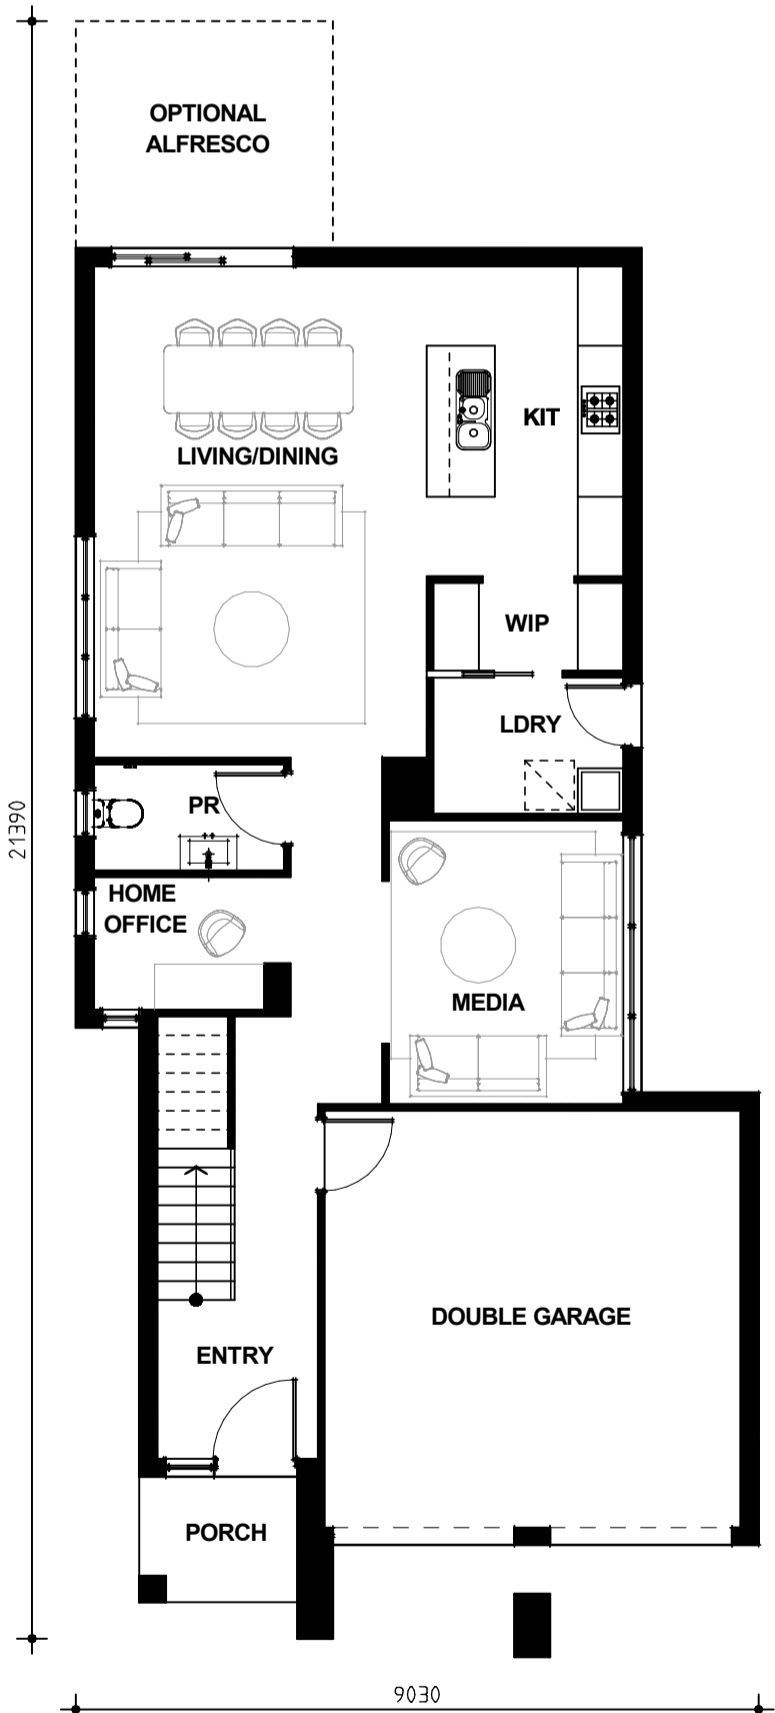

**BROLEN
HOMES**

SORRENTO 29

**suits
10m
block
width**

floor areas	(sqm)
ground	96.2
garage	33.7
porch	4.1
first	128.3
optional alfresco	10.2
total	272.5

room sizes	(mm)
garage	5500x5510
master	4570x4350
bed 2	3180x3660
bed 3	3150x3300
bed 4	3100x3300
rumpus	4040x3500
kitchen	2600x4100
living/dining	4800x6500
media	3100x3750
home office	2450x1700
optional alfresco	3500x3000

GROUND FLOOR PLAN

FIRST FLOOR PLAN