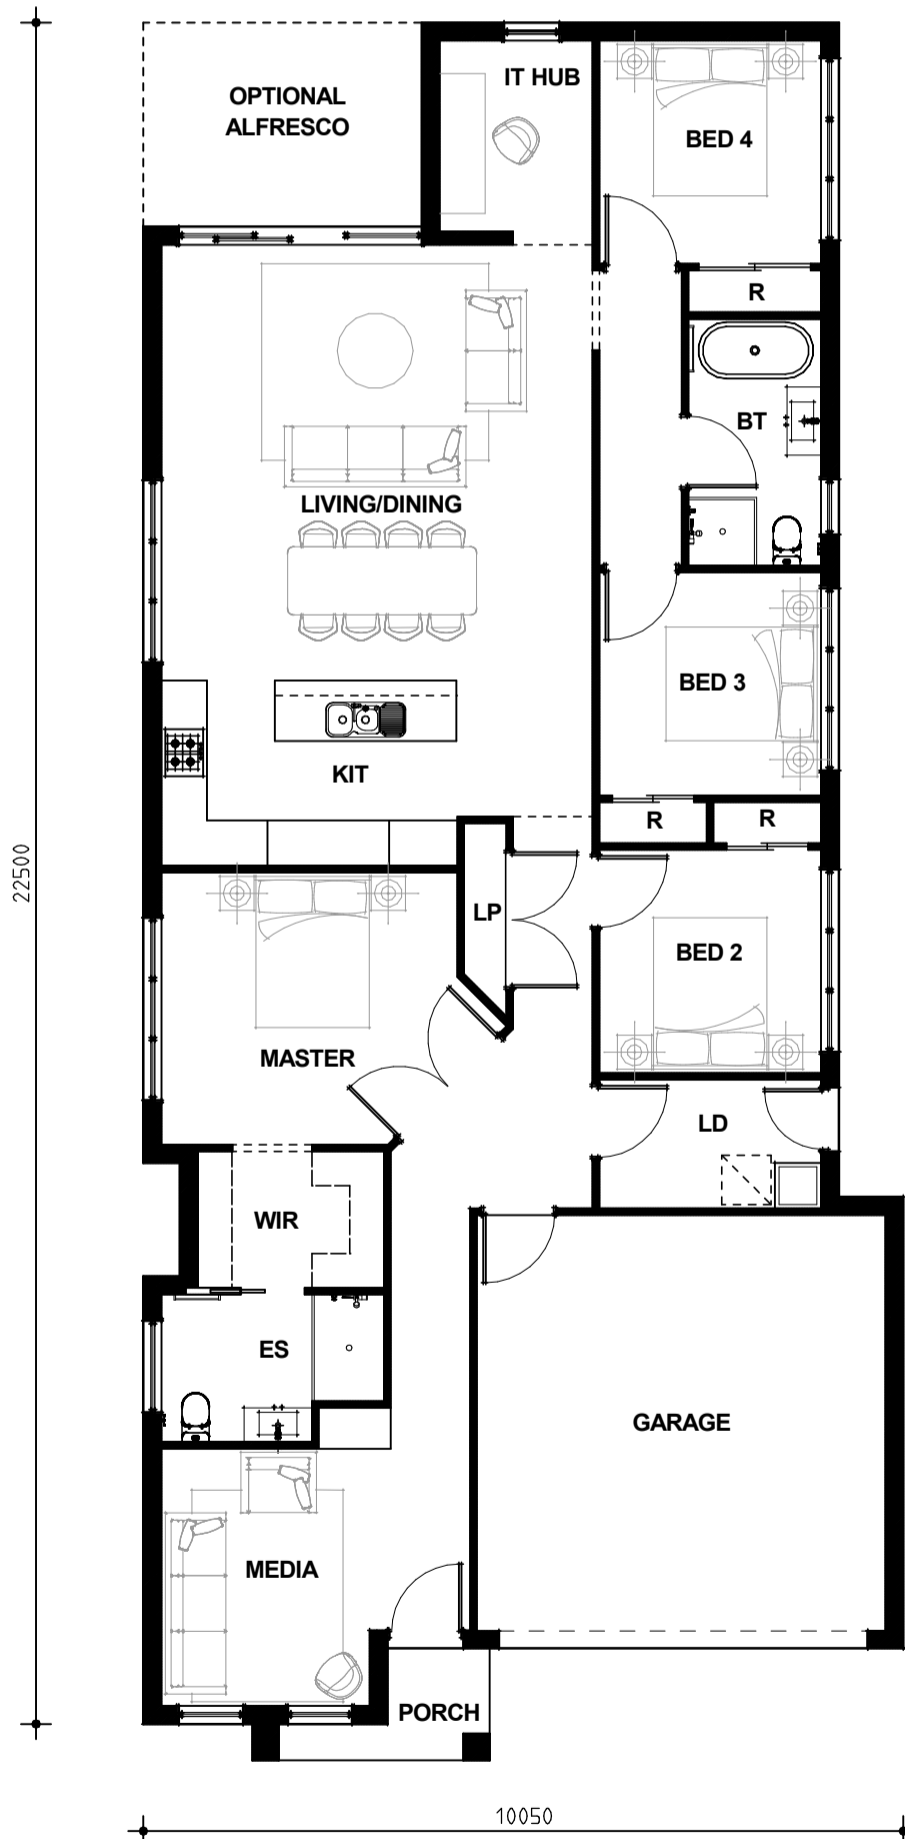

# BROOKVALE 22

**suits  
11m  
block  
width**

floor areas	(sqm)
ground	163.7
garage	32.6
porch	2.8
optional alfresco	9.9
<b>total</b>	<b>209</b>

room sizes	(mm)
garage	5400x5500
master	3910x3600
bed 2	2930x2950
bed 3	2930x2950
bed 4	2930x2950
kitchen	3910x2450
living/dining	5700x5760
media	2750x3400
IT hub	2020x2520
optional alfresco	3680x2700

## GROUND FLOOR PLAN