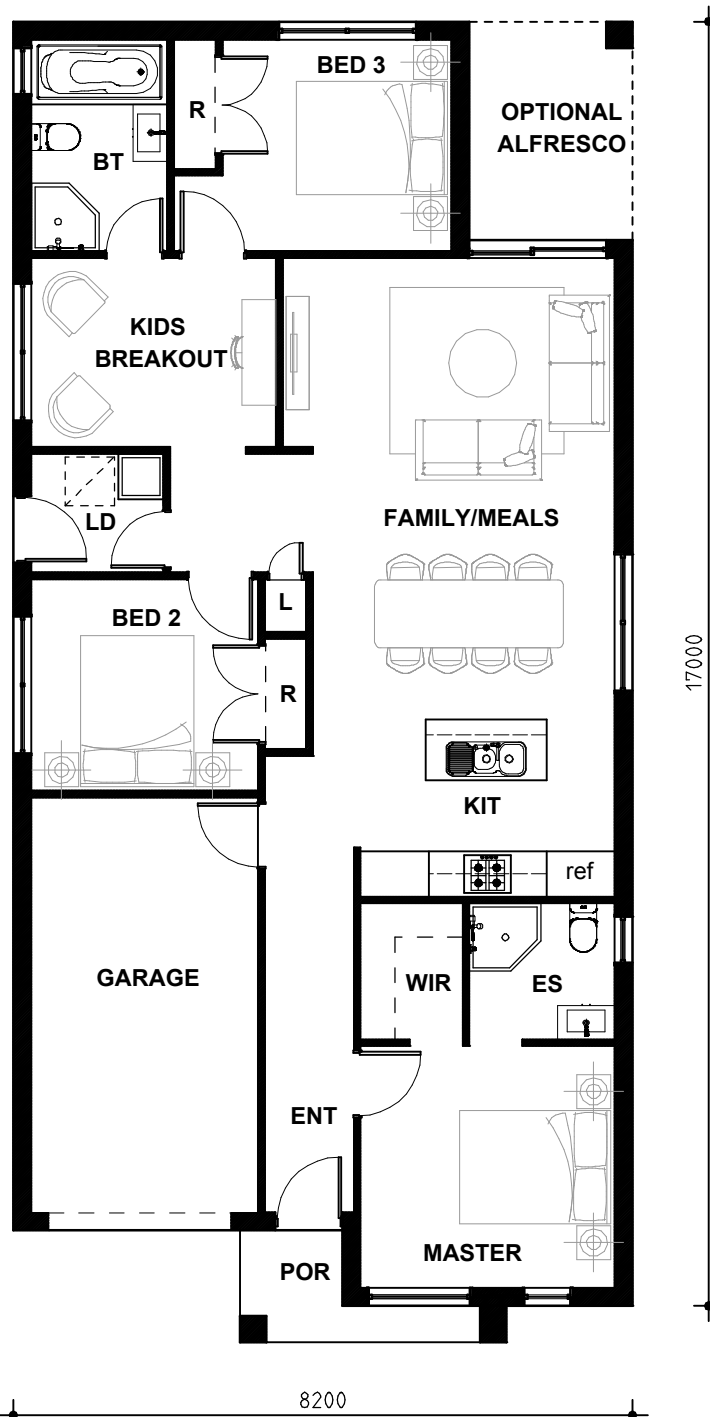

**BROLEN
HOMES**

ESSEX 15 MKII

**suits
10m
block
width**

floor areas	(sqm)
ground	110.2
garage	18.5
porch	3.0
optional alfresco	6.2
total	137.9

room sizes	(mm)
garage	3000x5500
master	3360x3200
bed 2	3000x2800
bed 3	3030x2800
kitchen	3360x2340
family/meals	4000x6100
kids breakout	3240x2500
optional alfresco	2160x2890

GROUND FLOOR PLAN