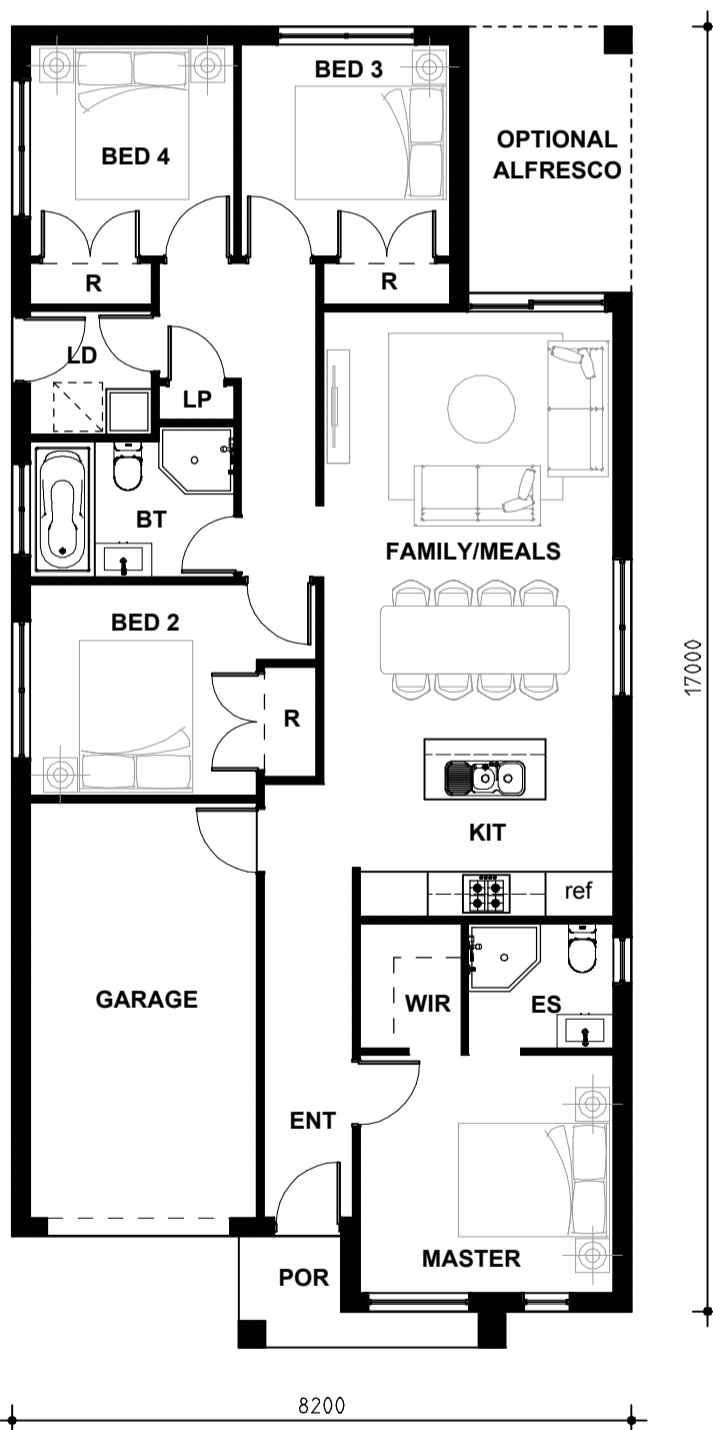

**BROLEN
HOMES**

ESSEX 15 MKIII

**suits
10m
block
width**

floor areas	(sqm)
ground	108.8
garage	18.5
porch	3.0
optional alfresco	7.6
total	137.9

room sizes	(mm)
garage	3000x5500
master	3360x3150
bed 2	3000x2800
bed 3	2750x2800
bed 4	2700x2800
kitchen	3360x2350
family/meals	3840x5650
optional alfresco	2160x3530

GROUND FLOOR PLAN