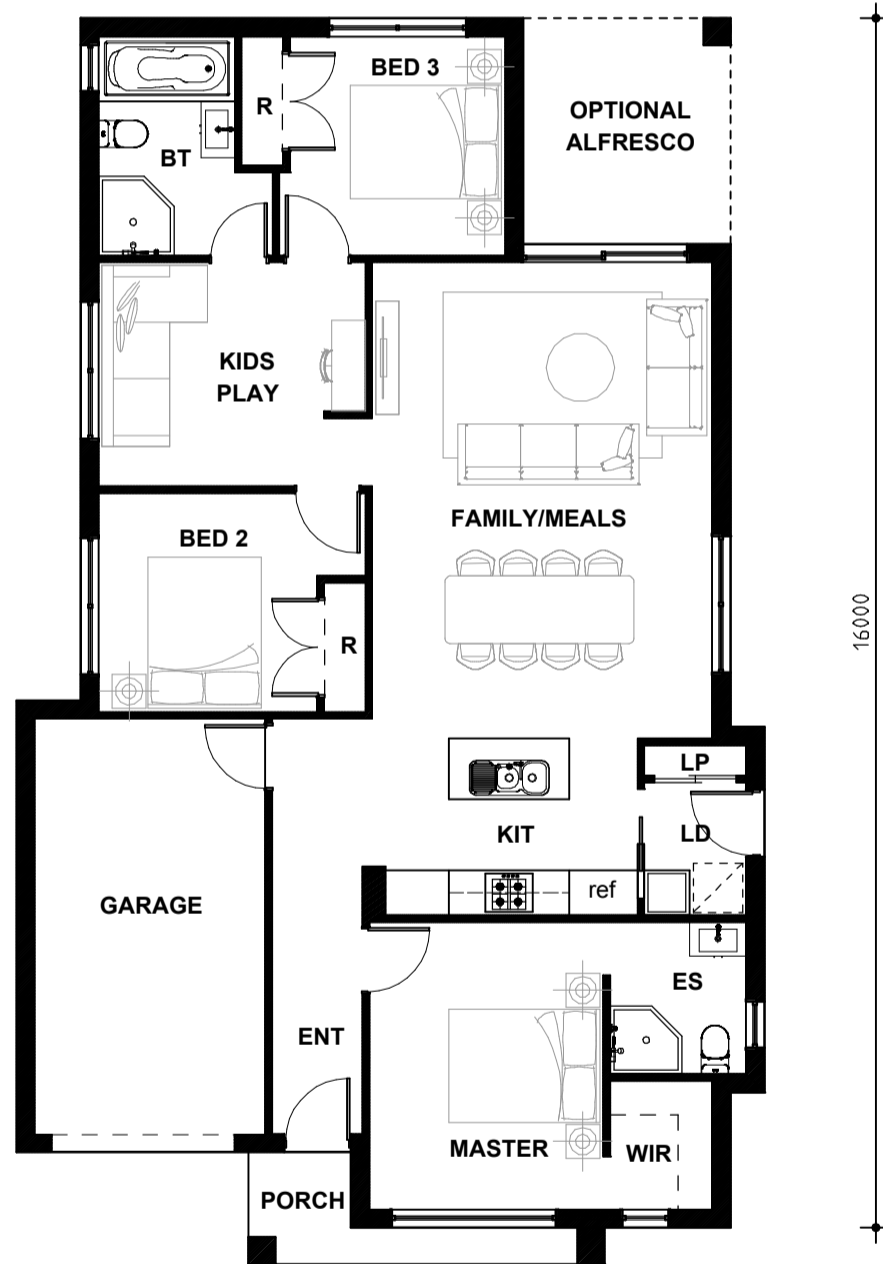

**BROLEN
HOMES**

ESSEX 15

suits
11m
block
width

floor areas (sqm)

ground	114
garage	19.1
porch	3.6
optional alfresco	8.2
total	144.9

room sizes (mm)

garage	3050x5500
master	3100x3800
bed 2	2890x2900
bed 3	2850x2900
kitchen	3340x2340
family/meals	4500x6300
kids play	3530x2960
optional alfresco	2740x2990

GROUND FLOOR PLAN