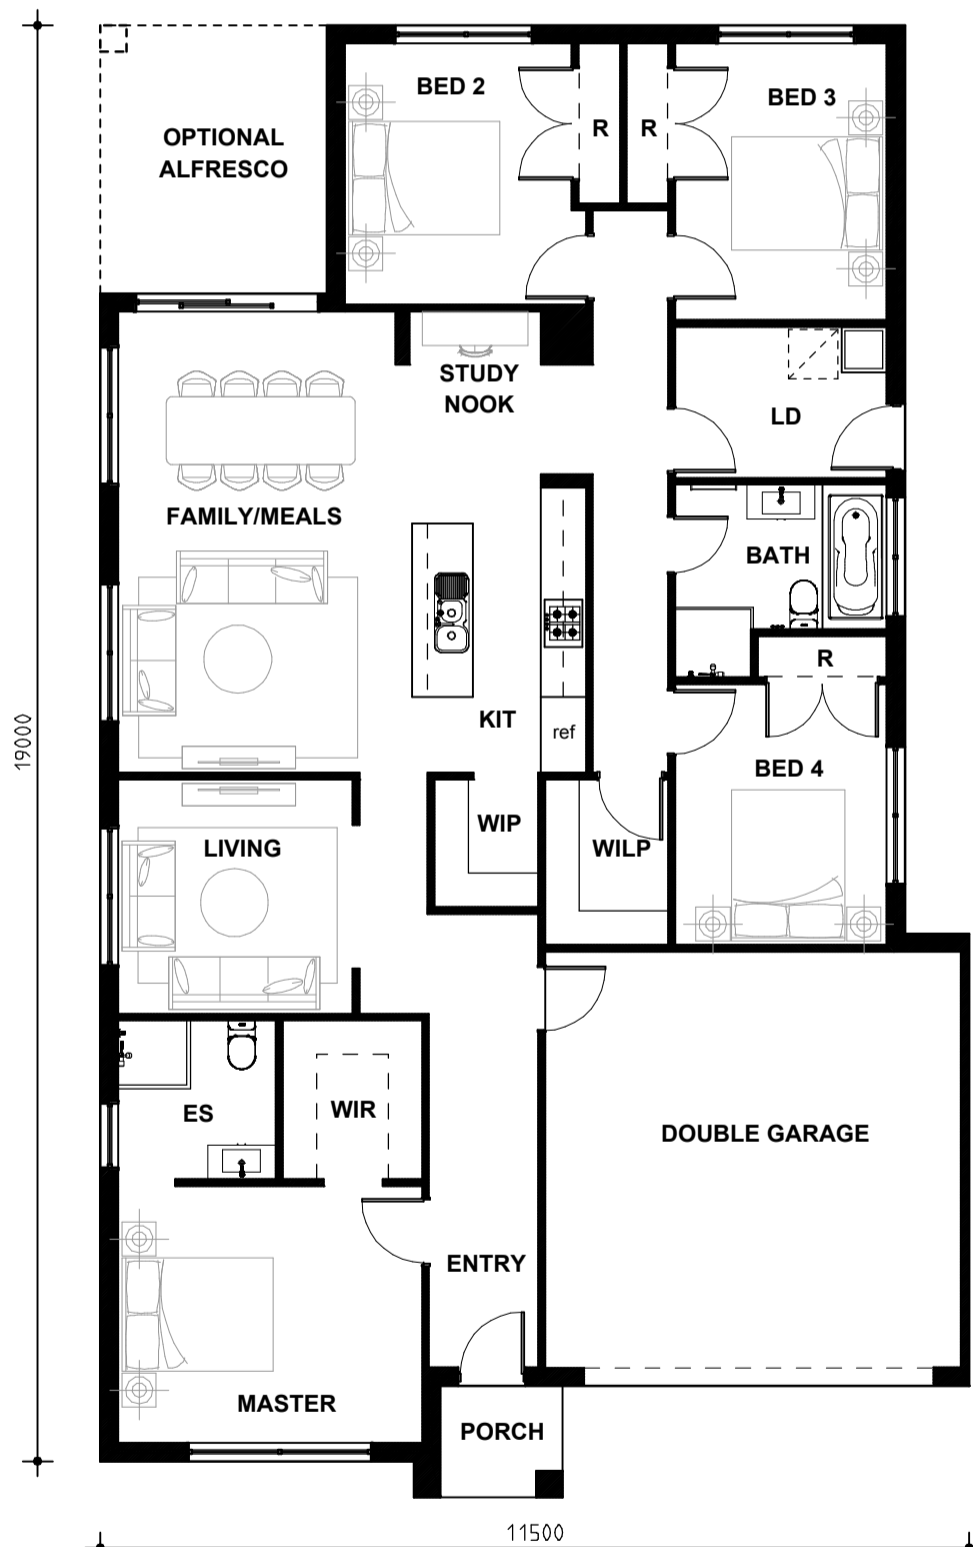

**BROLEN
HOMES**

HARMONY 22 MKII

suits
12.5m
block
width

floor areas	(sqm)
ground	158.2
garage	32.4
porch	2.5
optional alfresco	10.7
total	203.8

room sizes	(mm)
garage	5500x5510
master	4020x3400
bed 2	3000x3450
bed 3	2800x3650
bed 4	2800x3450
kitchen	2300x3800
family/meals	3850x6100
study nook	1740x2150
living	3100x3100
optional alfresco	3000x3550

GROUND FLOOR PLAN