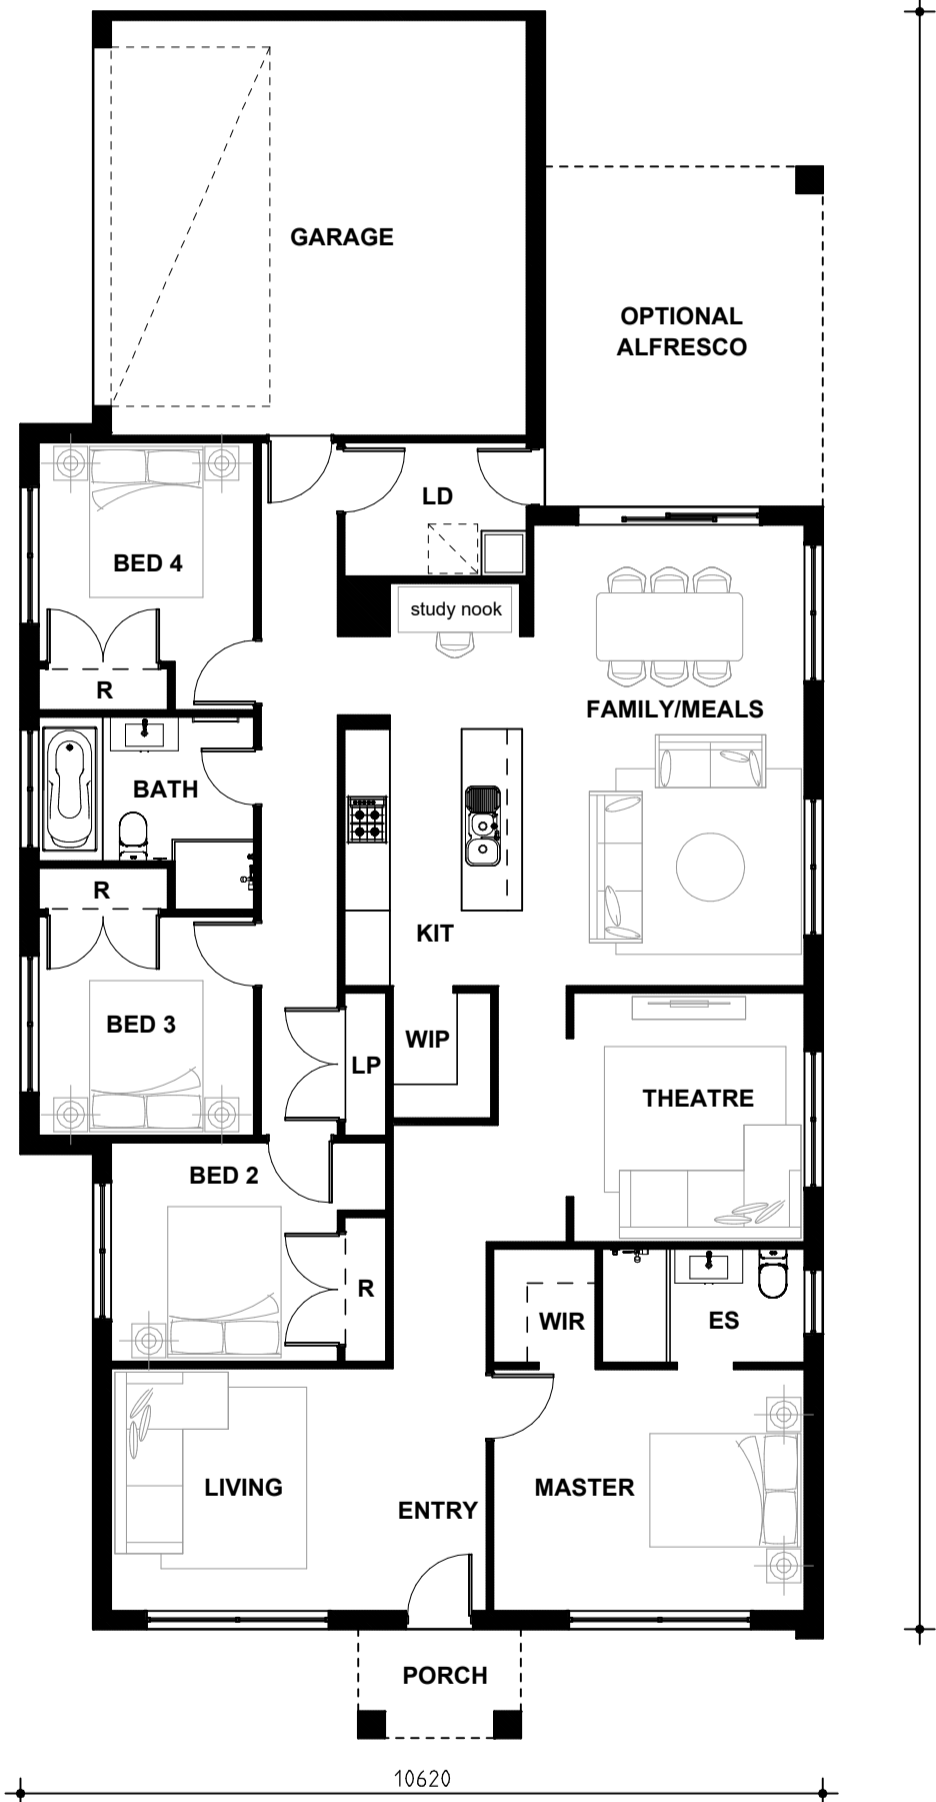

**BROLEN
HOMES**

HARMONY 23 CORNER

suits
15m
block
width

floor areas	(sqm)
ground	158.4
garage	33.5
porch	3.1
optional alfresco	16.5
total	211.5

room sizes	(mm)
garage	5500x5500
master	4120x3200
bed 2	3000x2900
bed 3	2850x2950
bed 4	2850x2900
lounge	3700x3210
kitchen	3400x2350
family/meals	3590x6100
theatre	3050x3300
alfresco	3680x4500

GROUND FLOOR PLAN