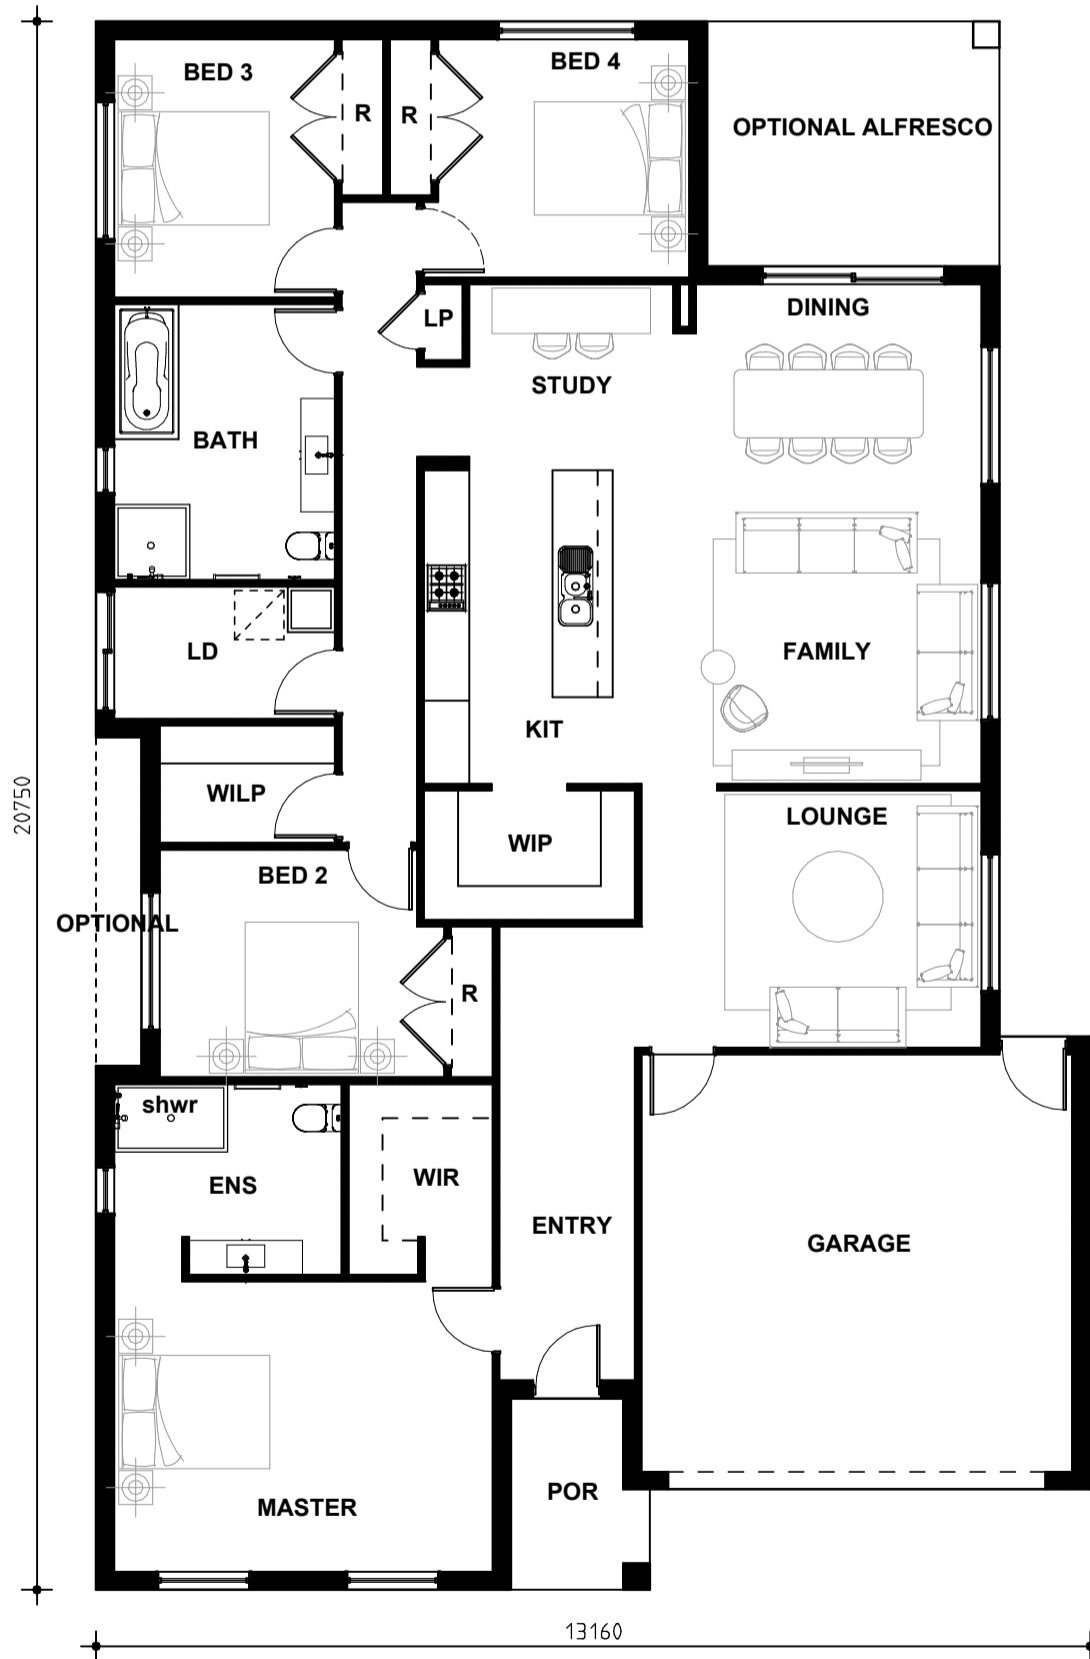

**BROLEN
HOMES**

HARMONY 26

suits
15m
block
width

floor areas (sqm)

ground	195.1
garage	34.7
porch	4.2
optional alfresco	12.5
total	246.5

room sizes (mm)

garage	5700x5520
master	5010x3840
bed 2	3410x3010
bed 3	2920x3410
bed 4	3320x3150
lounge	4500x3400
kitchen	2500x4150
family	4880x3560
dinning	3780x3050
study	2700x2460
alfresco	3670x3240

GROUND FLOOR PLAN