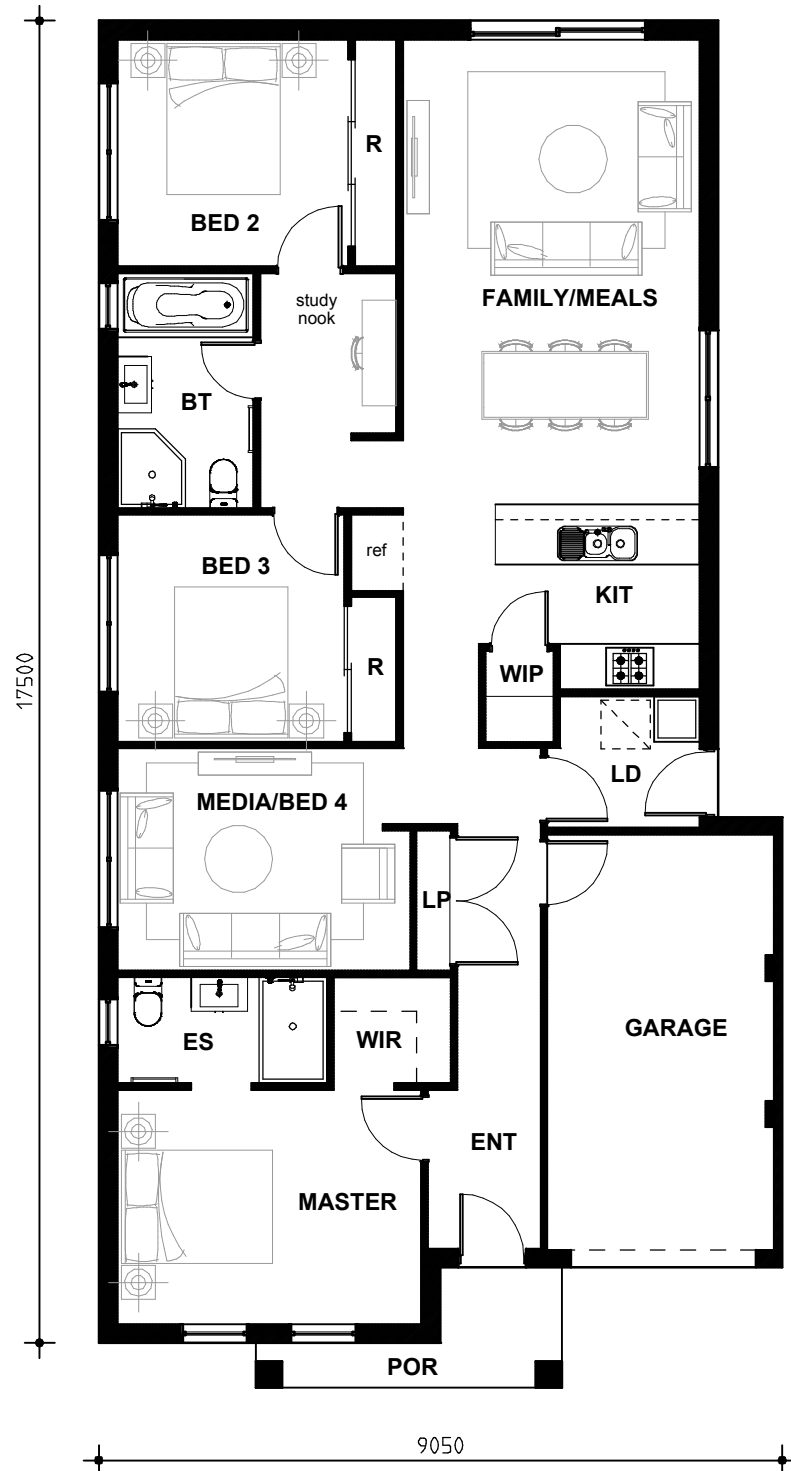

**BROLEN
HOMES**

PHOENIX 16

**suits
10m
block
width**

floor areas	(sqm)
ground	126.8
garage	18
porch	4
total	148.8

room sizes	(mm)
garage	3000x5500
master	4000x3100
bed 2	3000x3000
bed 3	3000x3000
media/bed 4	3870x2940
kitchen	2950x2450
family/meals	3900x6150

GROUND FLOOR PLAN